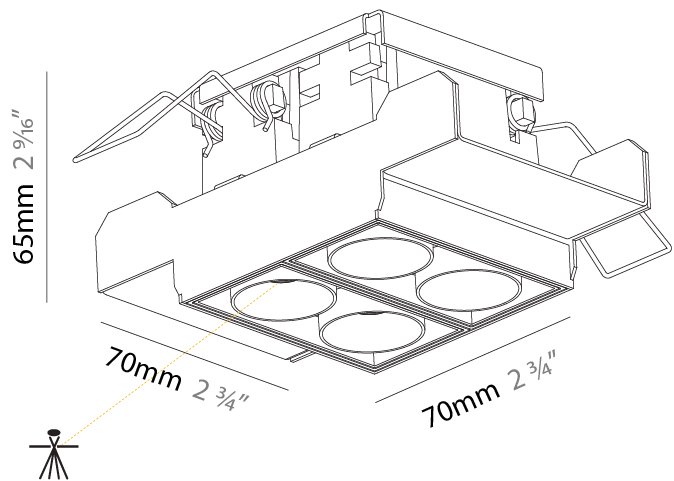

#### PHYSICAL

Shape: Rectangle  
 Length (mm): 145  
 Length (in): 5 11/16  
 Width (mm): 45  
 Width (in): 1 3/4  
 Height (mm): 64  
 Height (in): 2 1/2  
 Ceiling Thickness (mm): 10 / 12.5 / 15 / 25 / 30  
 Ceiling Thickness (in): 3/8 or 1/2 or 9/16 or 1 or 1 3/16  
 Min. Recessing Depth (mm): 100  
 Min. Recessing Depth (in): 3 15/16  
 Light Distribution: Downlight  
 Weight (kg): 0.265  
 Weight (lbs): 0.58  
 Fixture Finish: SSR / BKV / CWI / CRY / HAB / UFT / ITA / RUA / FTG / MYG / LOD / PUS / FRO / FUP / KIA / POP / BLS / SPG / MEY / GOH / GUM / CHC / COM / ABZ / JAG / OBR / MOS / ROR  
 Fixture Material: Aluminum Die Cast  
 Cut-out Measurements: 138mm / 5 7/16" x 38mm / 1 1/2"

### PHYSICAL

Shape: Square  
 Length (mm): 70  
 Length (in): 2 ¾  
 Width (mm): 70  
 Width (in): 2 ¾  
 Height (mm): 65  
 Height (in): 2 9/16  
 Ceiling Thickness (mm): 12.5  
 Ceiling Thickness (in): 1/2  
 Min. Recessing Depth (mm): 100  
 Min. Recessing Depth (in): 3 15/16  
 Light Distribution: Downlight  
 Weight (kg): 0.428  
 Weight (lbs): 0.94  
 Fixture Material: Aluminum Die Cast  
 Cut-out Measurements: 82mm / 3 1/4" x 42mm / 1 5/8"  
 Upon Request: Unique Ceiling Thickness

### RATINGS AND CERTIFICATIONS

Certified By: CSA Certified to UL and CSA Standards  
 IP rating: IP44

82mm x 82mm  
 3 1/4" x 3 1/4"

100mm  
 3 15/16"

12 1/2mm  
 1/2"