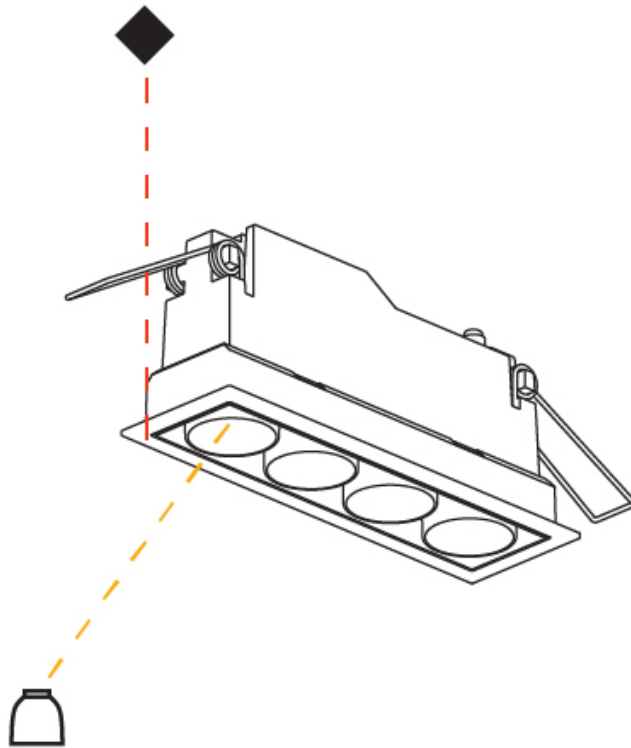

MAGIQ 4 CELL MICRO-DOT RECESSED

A35765-

PROJECT
TYPE
SPECIFIER
QUANTITY
DATE

A